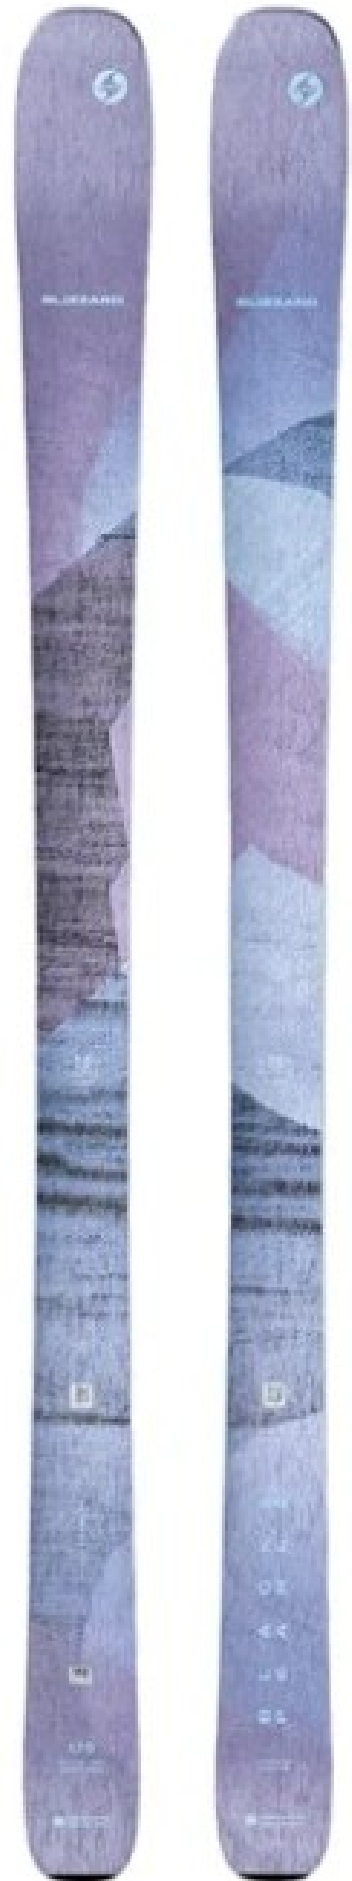

Women's Skis

Blizzard

Black Pearl 88

They've kept the name of the best-selling women's ski of all time, but redesigned the ski from the ground up. The Blizzard Black Pearl 88 Skis feature a new W.S.D. (Women Specific Design) Trueblend Flipcore Core of Beech and Poplar woods, and a freshly shaped top laminate of Titanal that's separated into two pieces instead of a single sheet. Bottom line, though, is the best selling women's ski of all time is as good as ever and accessible to an

Season: 2024/25

Sizes: 146, 152, 158, 164, 170

Ability: Intermediate-Advanced

Best In: Carving, All-Mountain

Profile: Rocker/Camber/Rocker

Radius: Short

Core: Metal, Wood

Dimensions: 126-88-108 R13 @158

Tail: Partial Twin Tip