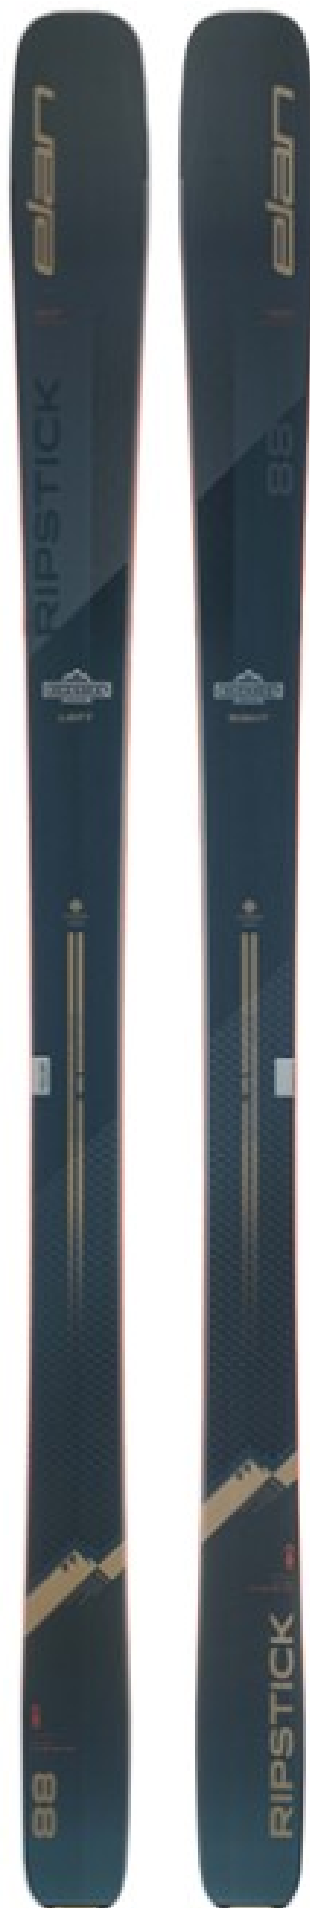

Sizes: 164, 172, 180

Ability: Intermediate-Advanced

Best In: All Mountain

Profile: Rocker/Camber/Rocker

Radius: Short

Core: Carbon, Wood

Dimensions: 130-88-105 R15.4 @172

Tail: Flat