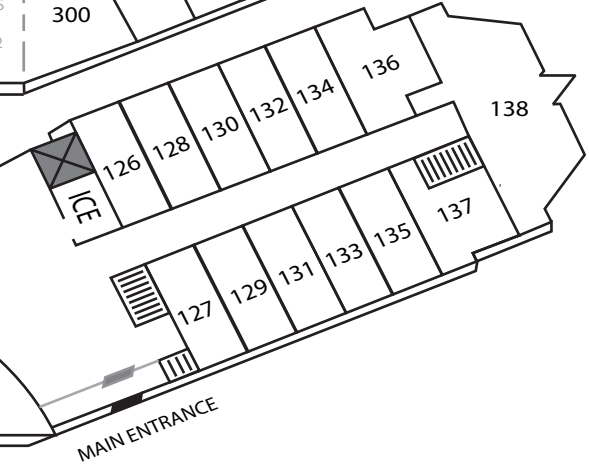

# INN AT BIG WHITE

## 5340 BIG WHITE ROAD

← SKI TO/FROM →