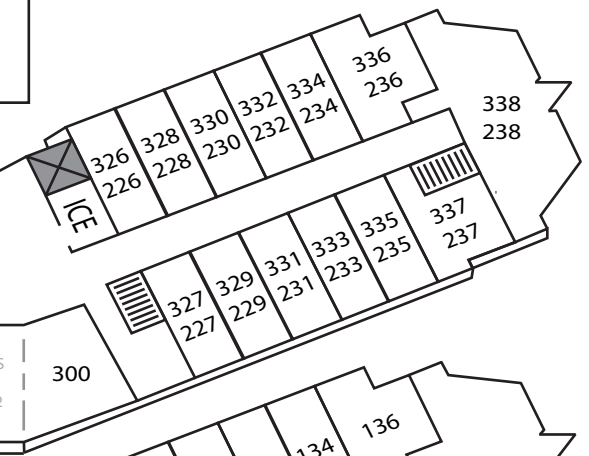

# INN AT BIG WHITE

## 5340 BIG WHITE ROAD

← SKI TO/FROM →