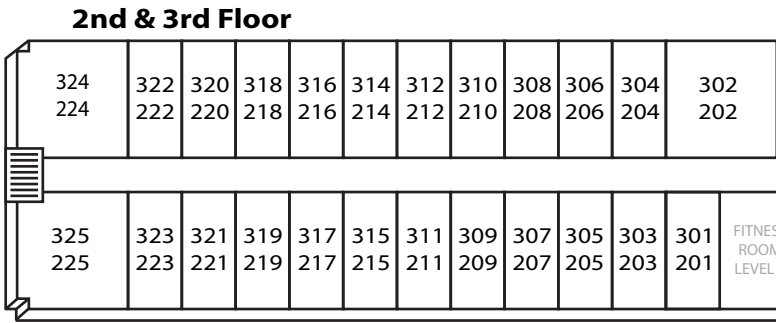

# INN AT BIG WHITE

## 5340 BIG WHITE ROAD

← SKI TO/FROM →