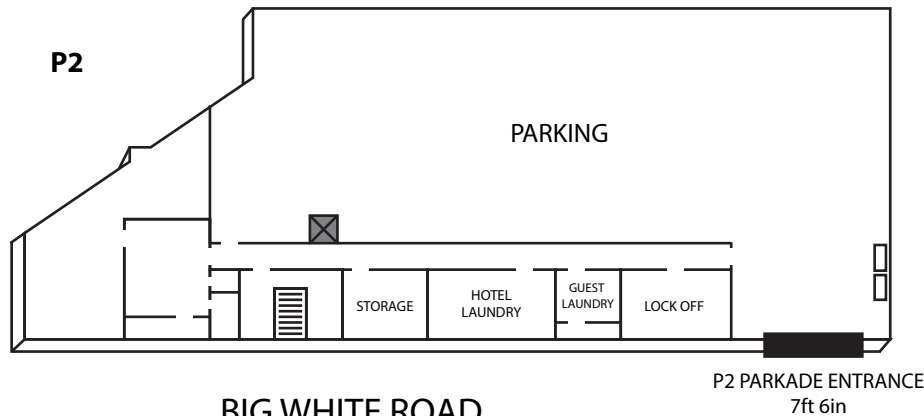

CHATEAU BIG WHITE

5335 BIG WHITE ROAD

*BUILDING QUIET TIMES - 11PM TO 7AM

BIG WHITE ROAD