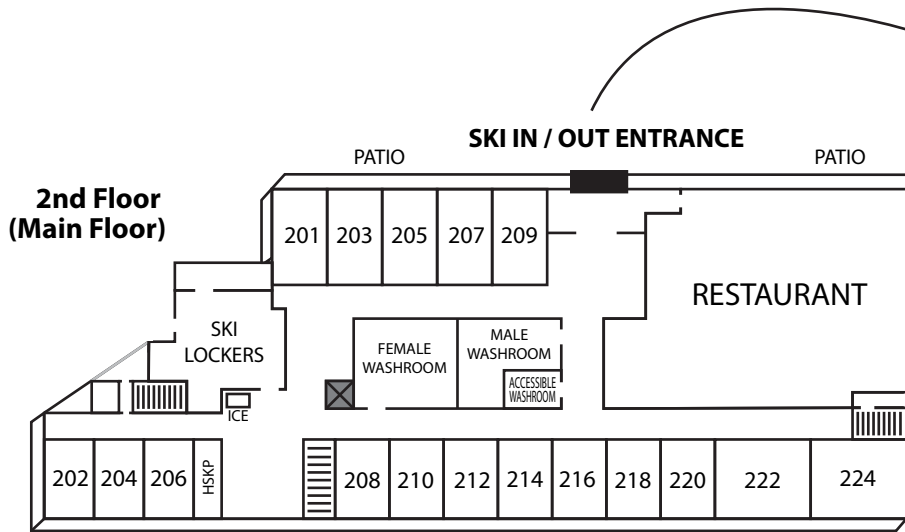

CHATEAU BIG WHITE

5335 BIG WHITE ROAD

*BUILDING QUIET TIMES - 11PM TO 7AM

BIG WHITE ROAD