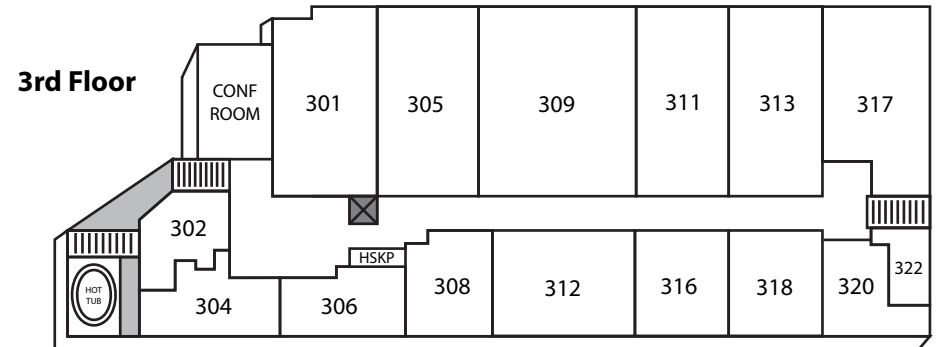

CHATEAU BIG WHITE

5335 BIG WHITE ROAD

*BUILDING QUIET TIMES - 11PM TO 7AM

BIG WHITE ROAD