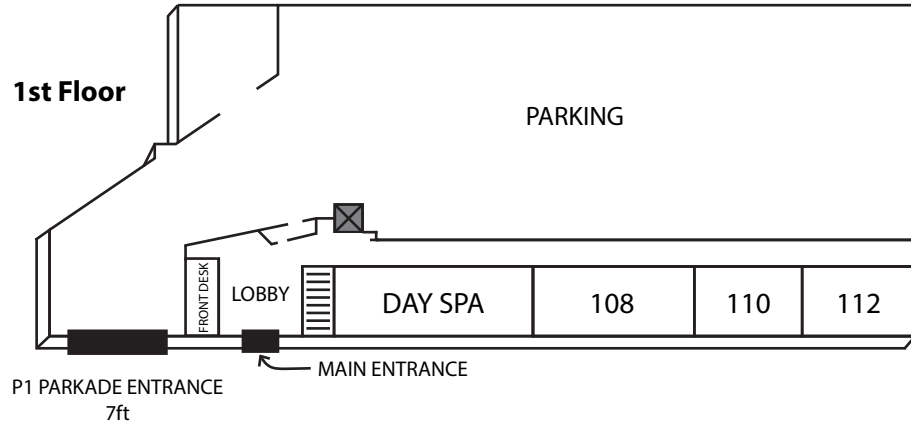

CHATEAU BIG WHITE

5335 BIG WHITE ROAD

*BUILDING QUIET TIMES - 11PM TO 7AM

BIG WHITE ROAD