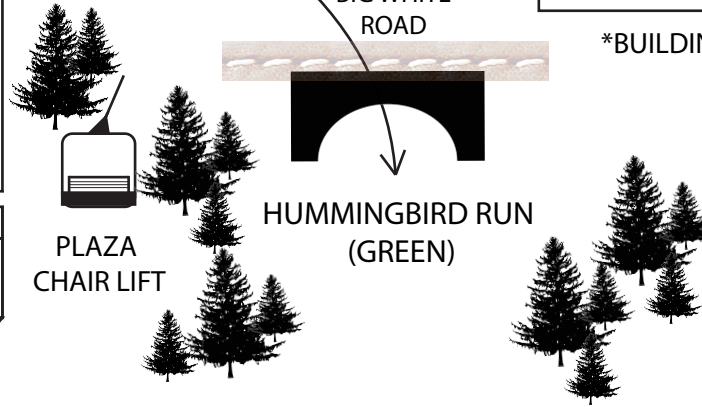

CHATEAU BIG WHITE

5335 BIG WHITE ROAD

*BUILDING QUIET TIMES - 11PM TO 7AM

BIG WHITE ROAD