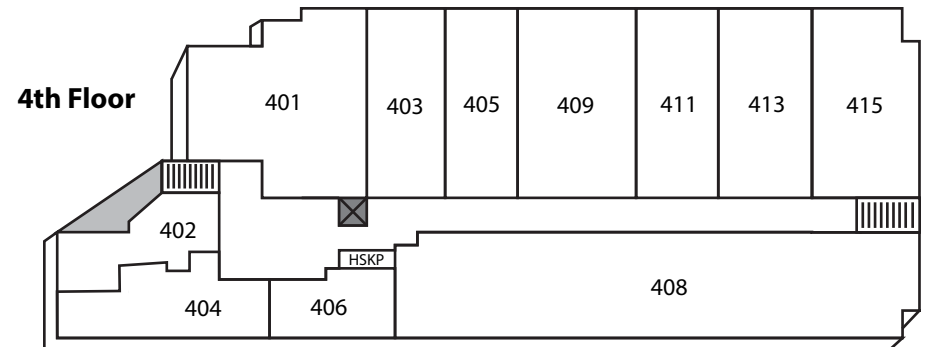

CHATEAU BIG WHITE

5335 BIG WHITE ROAD

*BUILDING QUIET TIMES - 11PM TO 7AM

BIG WHITE ROAD