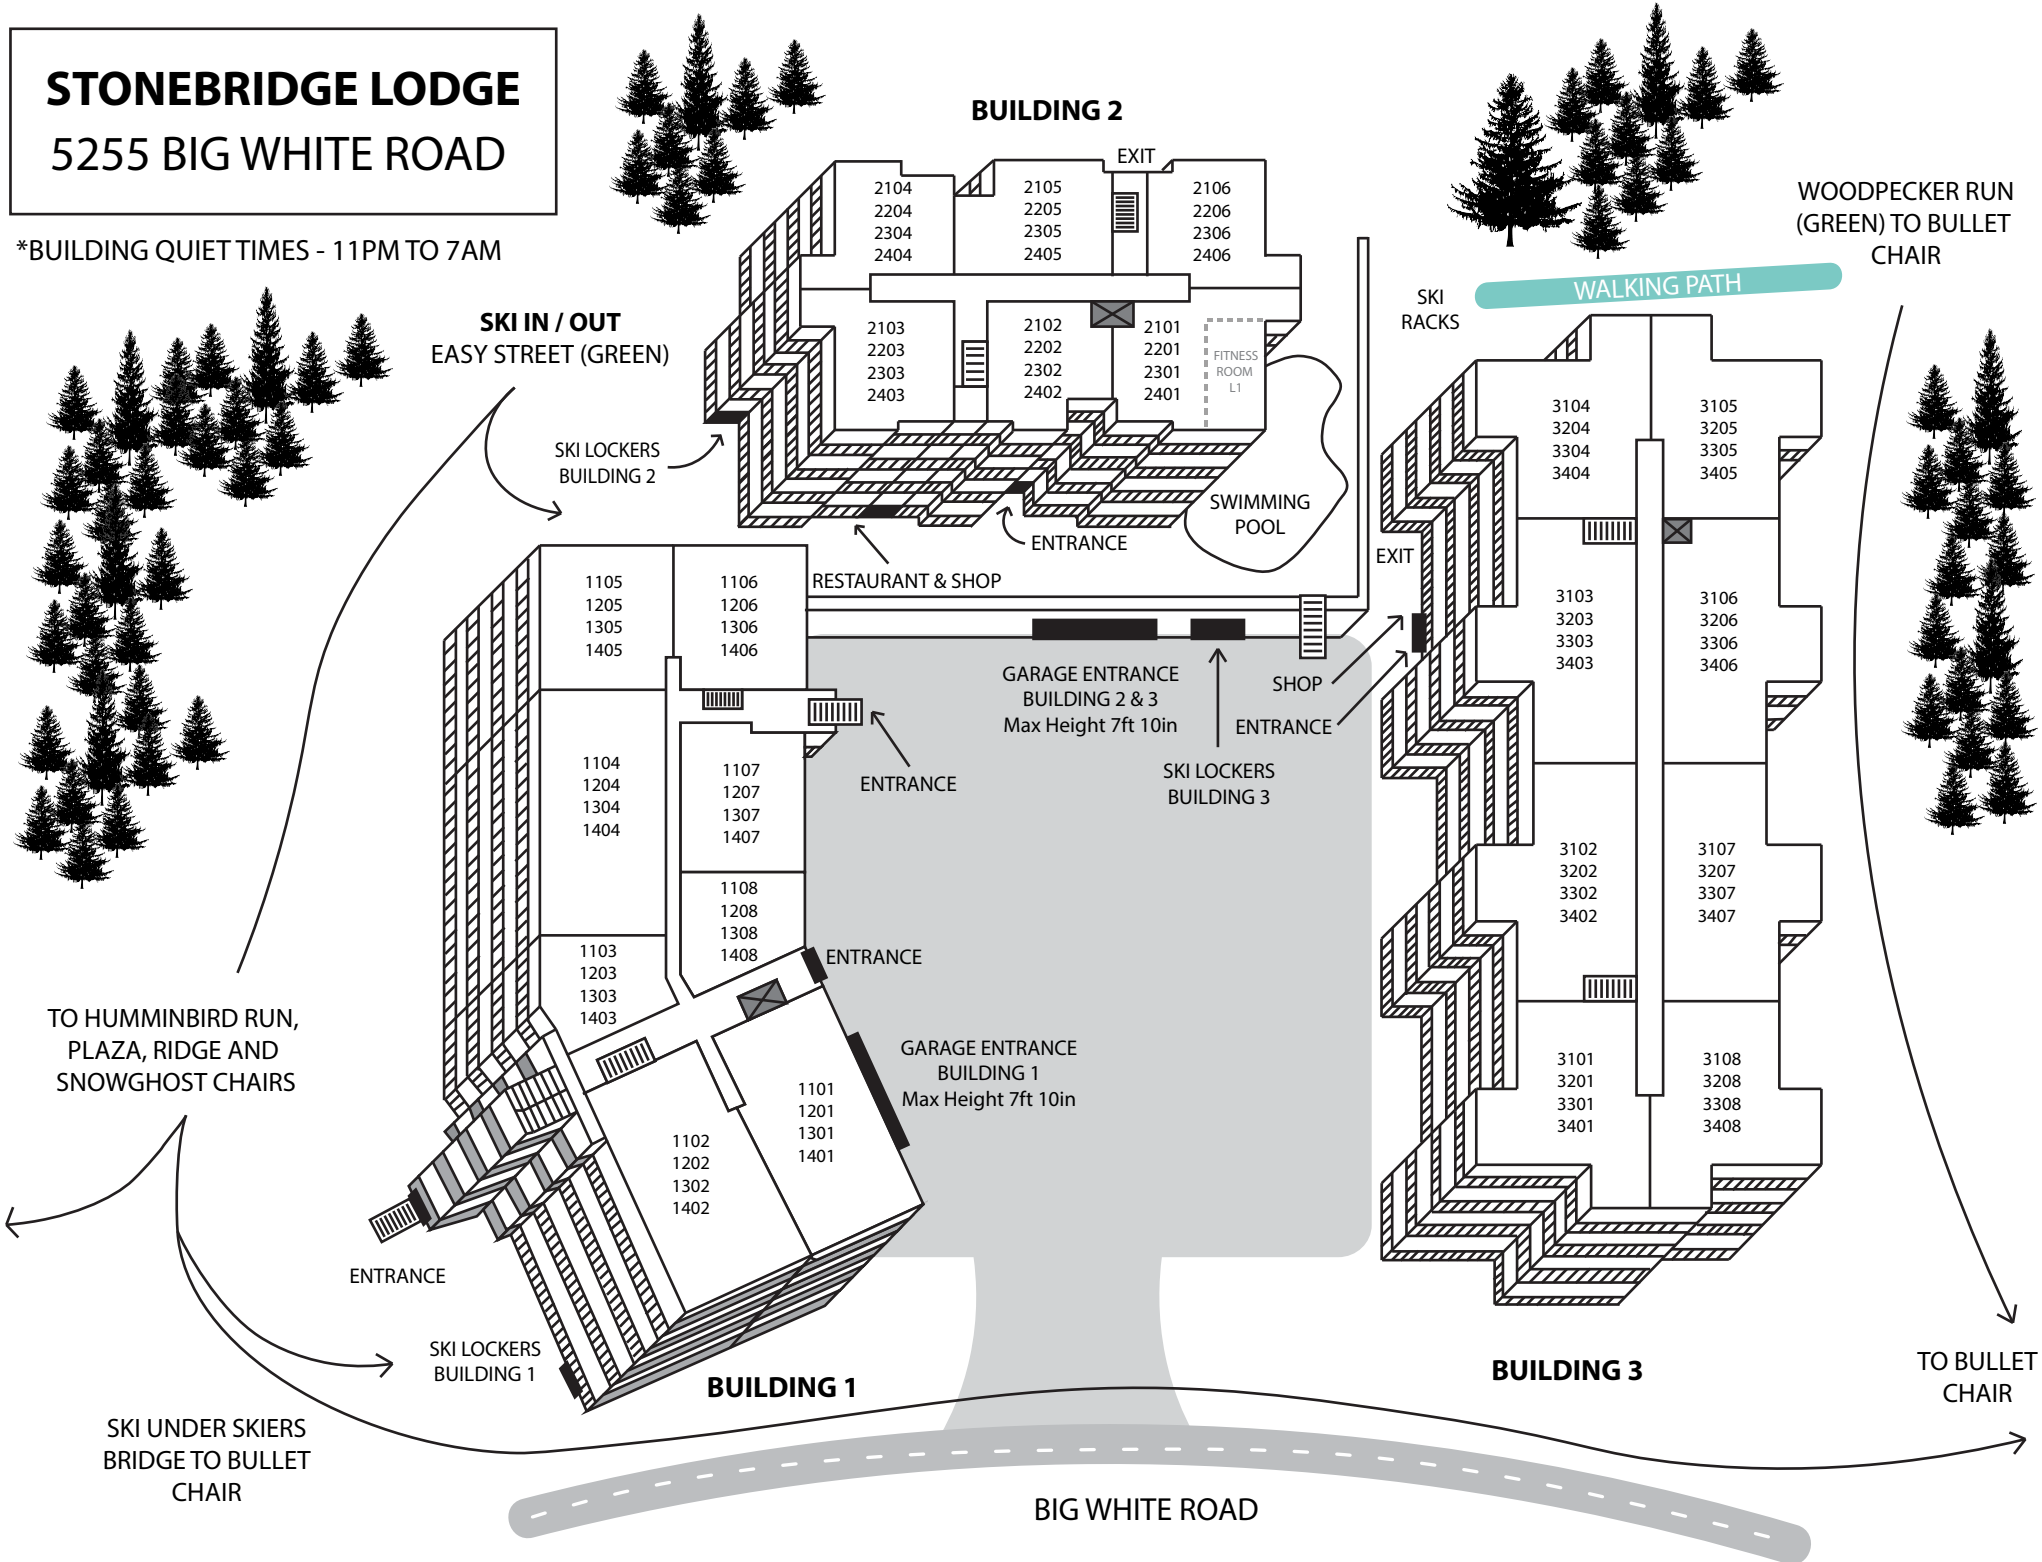

STONEBRIDGE LODGE

5255 BIG WHITE ROAD

*BUILDING QUIET TIMES - 11PM TO 7AM

SKI IN / OUT
EASY STREET (GREEN)

SKI LOCKERS
BUILDING 2

BUILDING 2

WOODPECKER RUN
(GREEN) TO BULLET
CHAIR

WALKING PATH

SKI
RACKS

RESTAURANT & SHOP

GARAGE ENTRANCE
BUILDING 2 & 3
Max Height 7ft 10in

SKI LOCKERS
BUILDING 3

TO HUMMINBIRD RUN,
PLAZA, RIDGE AND
SNOWGHOST CHAIRS

GARAGE ENTRANCE
BUILDING 1
Max Height 7ft 10in

ENTRANCE

SKI LOCKERS
BUILDING 1

BUILDING 1

BUILDING 3

TO BULLET
CHAIR

SKI UNDER SKIERS
BRIDGE TO BULLET
CHAIR

BIG WHITE ROAD