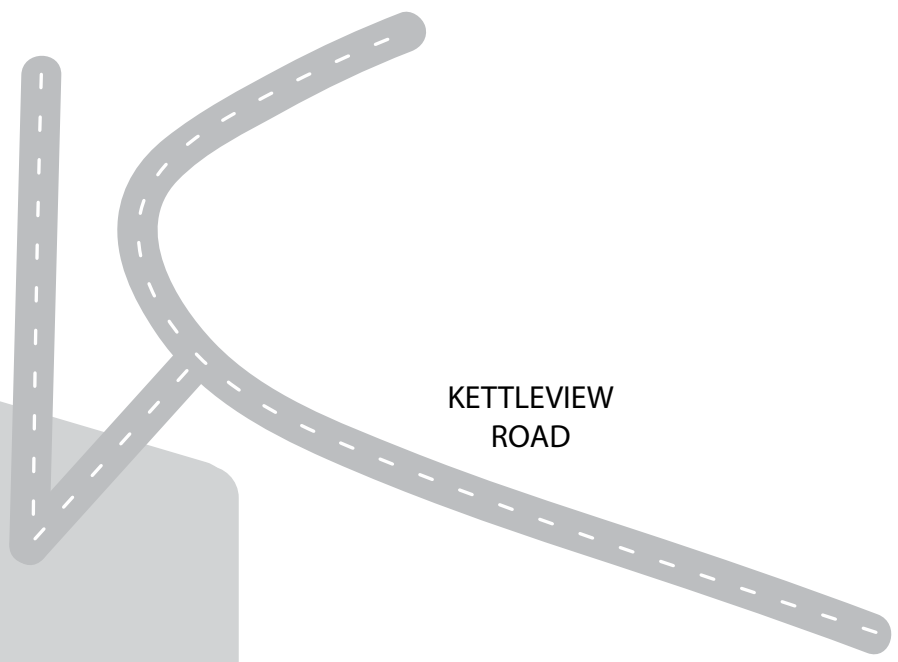

204 104 103 203 202 102 101 201

KETTLEVIEW ROAD

SKI IN / OUT
PERFECTION
(BLUE)

10

3

4

6

8+9
Lower Levels

7

NORTH
80 KETTLEVIEW ROAD

*BUILDING QUIET TIMES - 11PM TO 7AM